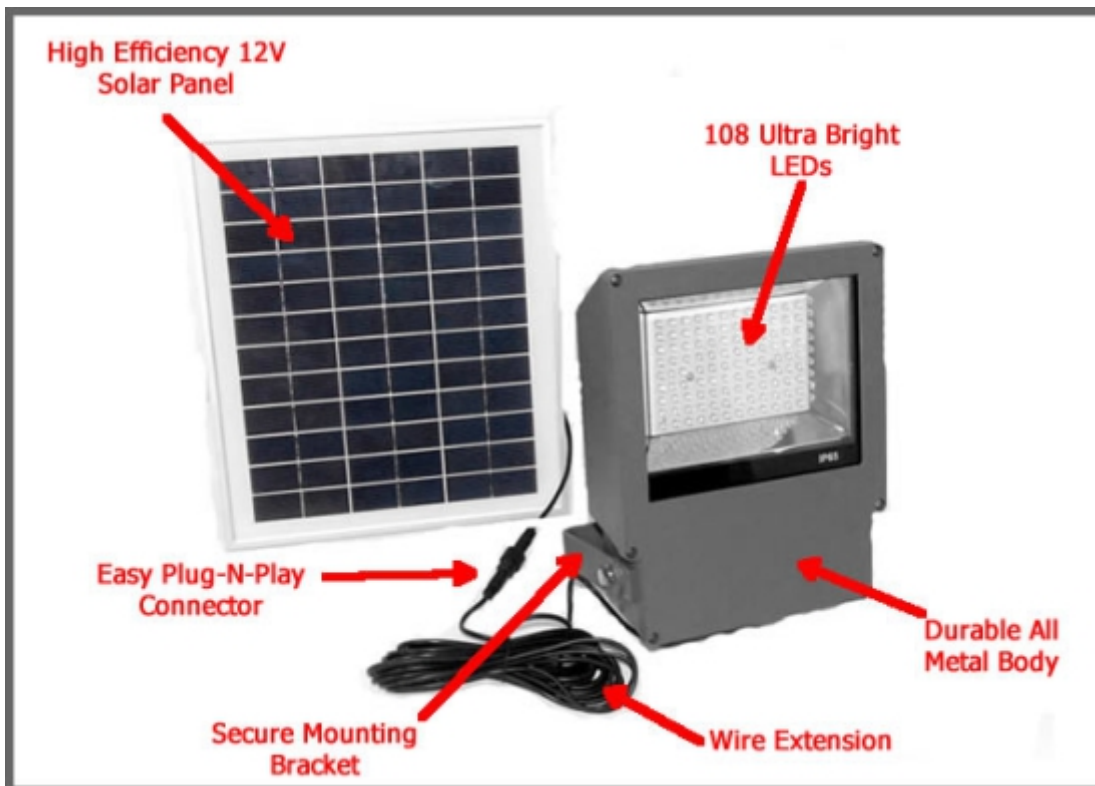

Photovoltaic Solar Floodlight IL-SF05

Eco Innovative Illumination LTD.
is an Authorized Distributor for
IllumenX Products

Features:

- Great for lighting billboards, trees, structures, walls, large area, entrances and pathways
- Compliant with most local lighting ordinances
- Requires light assembly, 15 minute installation
- Very durable casting with durable solar panel
- On/off switch (for storage)
- Capable of lighting 15 ft x 10 ft signage
- 5M cable between panel and light
- Overcharge/Discharge protection
- Estimated Light Wattage Comparison: 175W

Specifications

Solar Panel (mm): 17V, 20W, 342x291x18, 1.2 kg, 2 Pc

Rechargeable Battery: Lead Acid, 12V, 7Ah

LED: White, 108 PCS

Luminous Flux: ~ 600 lm

LED Power: 5W

Working Time: 10-12 Hours

Controller: Day/Night sensor

Packing: Carton 400x330x250 with poly foam

Total Unit Weight: 7.4 kg

Warranty: Battery - 1 Year, LED - 2 Year, Solar Panel - 5 Year

illumenX

LIGHTING INC.

Eco Innovative Illumination LTD.
is an Authorized Distributor for
IllumenX Products