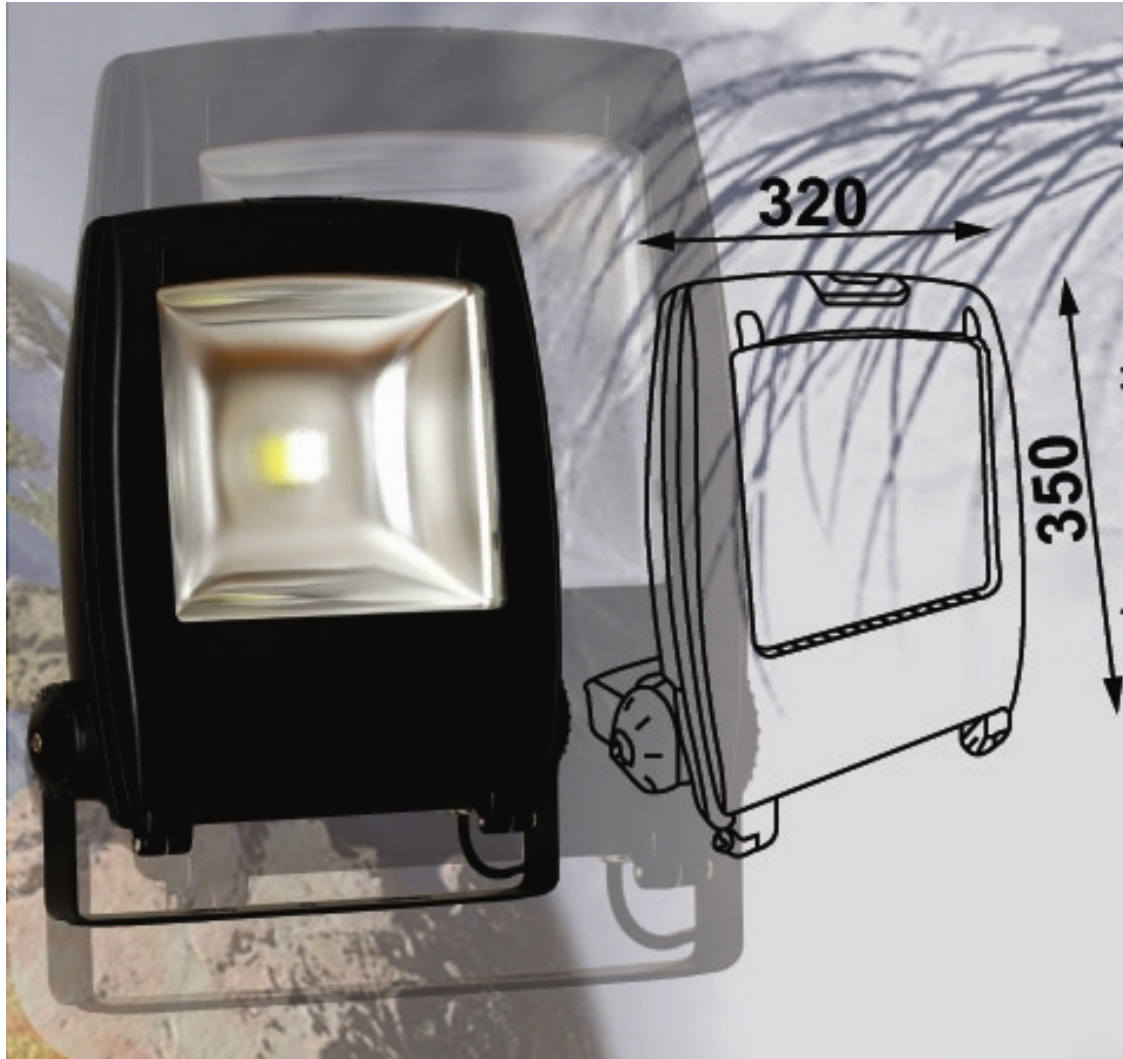

OUTDOOR LED FLOODLIGHTS

50 WATT - ILFL50

Lumens: 3800 lm
Power: 50W
Dimensions: Length 350mm, Width 320mm
Beam Angle: 60 Degree
Waterproof: IP67
Color Temperatures: 3200K (WW), 5500K (CW)
Body Color: Black, Silver, White
IP68 in-line quick connector
Flip Hinge
Die-cast body design