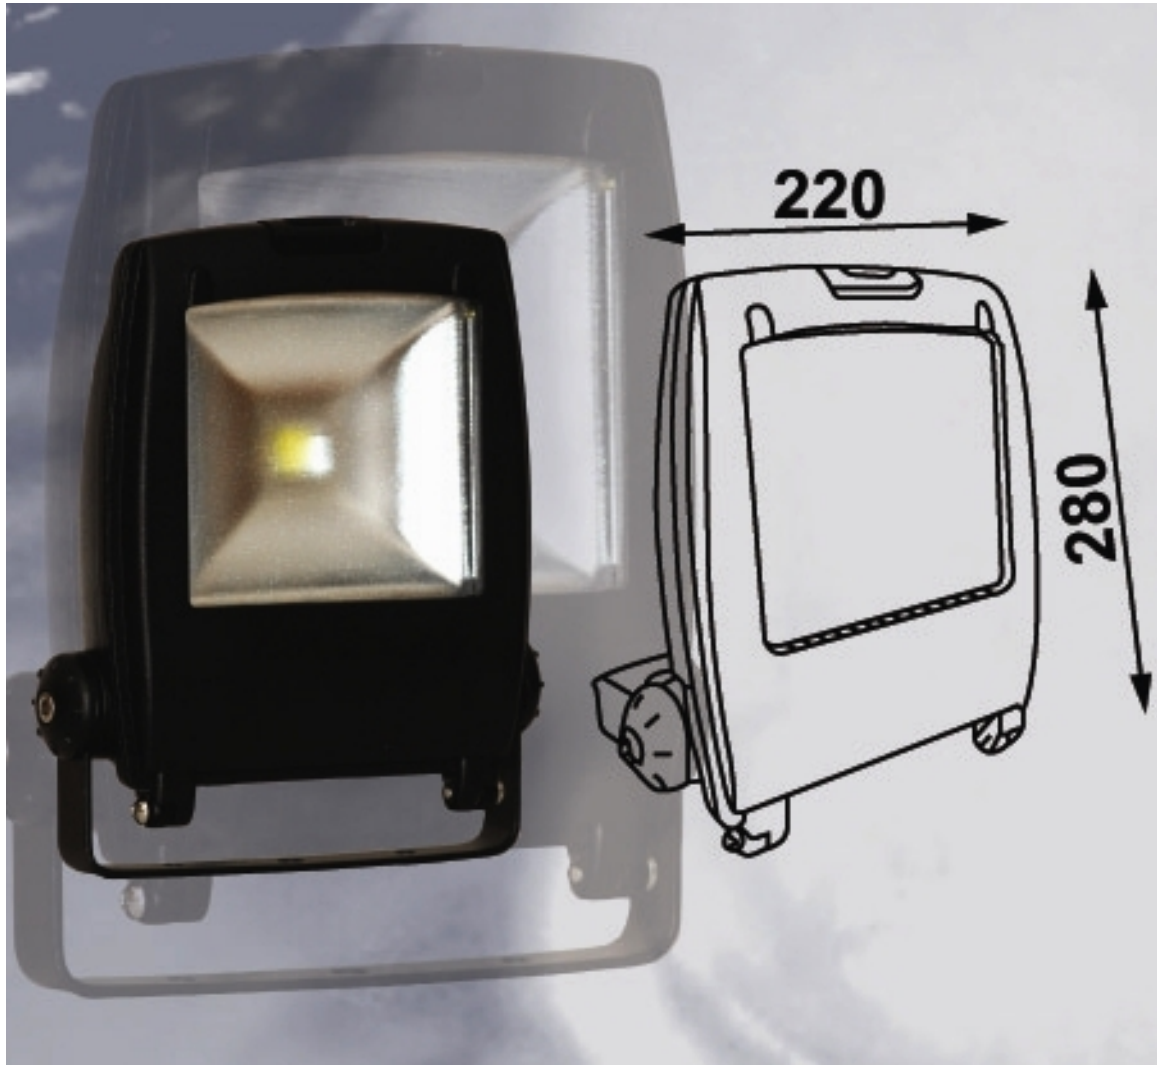

OUTDOOR LED FLOODLIGHTS

30 WATT - ILFL30

Lumens: 2600 lm
Power: 30W
Dimensions: Length 280mm, Width 220mm
Beam Angle: 60 Degree
Waterproof: IP67
Color Temperatures: 3200K (WW), 5500K (CW)
Body Color: Black, Silver, White
IP68 in-line quick connector
Flip Hinge
Die-cast body design