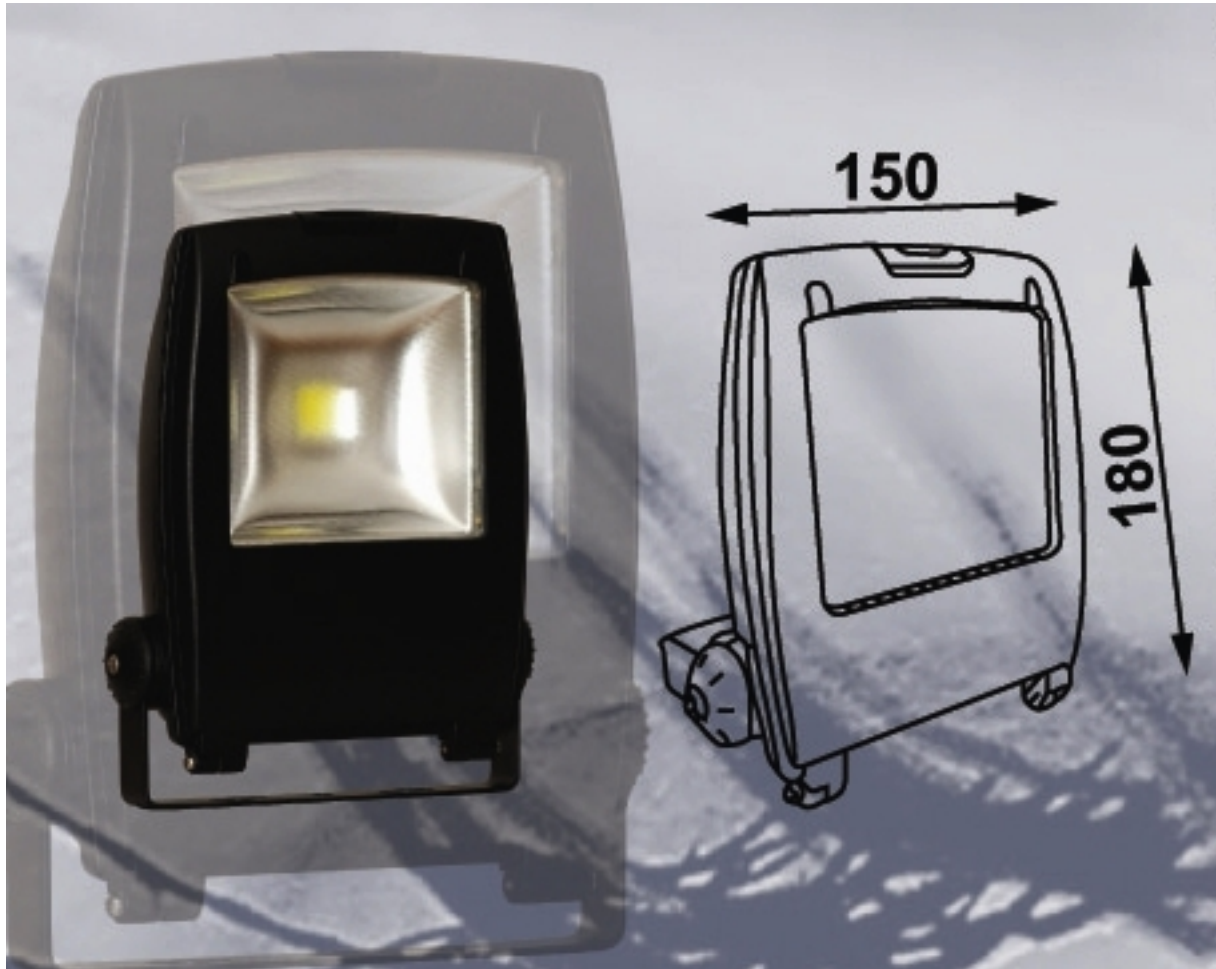

## OUTDOOR LED FLOODLIGHTS

### 10 WATT - ILFL10

Lumens: 800 lm  
Power: 10W  
Dimensions: Length 180mm, Width 150mm  
Beam Angle: 60 Degree  
Waterproof: IP67  
Color Temperatures: 3200K (WW), 5500K (CW)  
Body Color: Black, Silver, White  
IP68 in-line quick connector  
Flip Hinge  
Die-cast body design